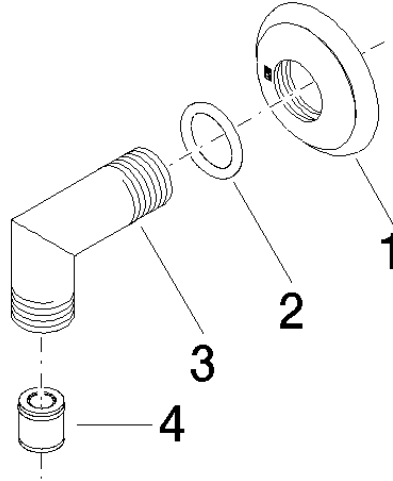

28 450 410

- 1/2" shower outlet
- rosette Ø 55 mm
- 1/2" connection
- WRAS 1809019

Intrinsic protection against back flow.

	Brushed Dark Platinum	28 450 410-99
	Chrome	28 450 410-00
	Brushed Platinum	28 450 410-06
	Platinum	28 450 410-08
	Durabrand (23kt Gold)	28 450 410-09
	Brushed Durabrand (23kt Gold)	28 450 410-28

Recommended miscellaneous

Concealed wall elbow - 35 085 970 90

- max. recess depth 163 mm
- min. recess depth 90 mm

28 450 410

mm [inches]

Flow rate chart

Certificates

Belgaqua_21-381- WRAS_1809019.
27_7.

28 450 410

Spare parts list

No.	Item Number	Name	Quantity used	Delivery time
1	09 27 35 003-99	rosette	1	30
2	90 14 10 026 00 90	seal	1	2
3	09 11 03 121-99	connection	1	60
4	90 23 01 141 00 90	back-flow preventer	1	2