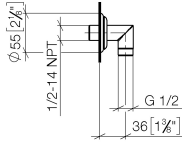

28 450 410

- 1/2" shower outlet
- rosette Ø 55 mm
- 1/2" connection
- WRAS 1809019

Intrinsic protection against back flow.

	Brushed Dark Platinum	28 450 410-99
	Chrome	28 450 410-00
	Brushed Platinum	28 450 410-06
	Platinum	28 450 410-08
	Durabrand (23kt Gold)	28 450 410-09
	Brushed Durabrand (23kt Gold)	28 450 410-28

Recommended miscellaneous

Concealed wall elbow - 35 085 970 90

- max. recess depth 163 mm
- min. recess depth 90 mm

28 450 410

mm [inches]

Flow rate chart

Certificates

Belgaqua_21-381- WRAS_1809019.
27_7.

28 450 410

Spare parts list

No.	Item Number	Name	Quantity used	Delivery time
1	09 27 35 003-99	rosette	1	30
2	90 14 10 026 00 90	seal	1	2
3	09 11 03 121-99	connection	1	60
4	90 23 01 141 00 90	back-flow preventer	1	2